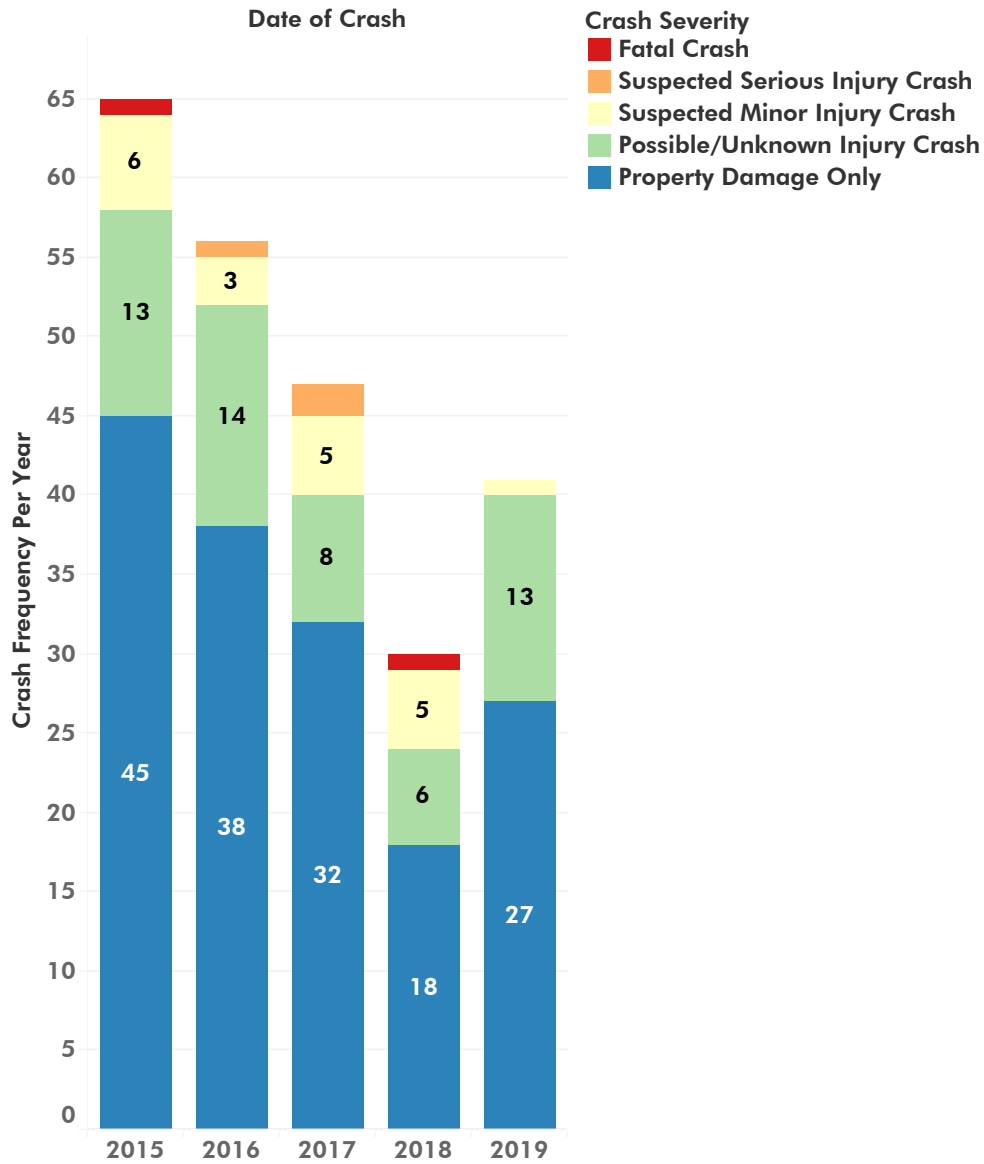

Clinton Manufacturing Drive Crashes

Sum of Number of Records for each Date of Crash Year. Color shows details about Crash Severity. The marks are labeled by sum of Number of Records.