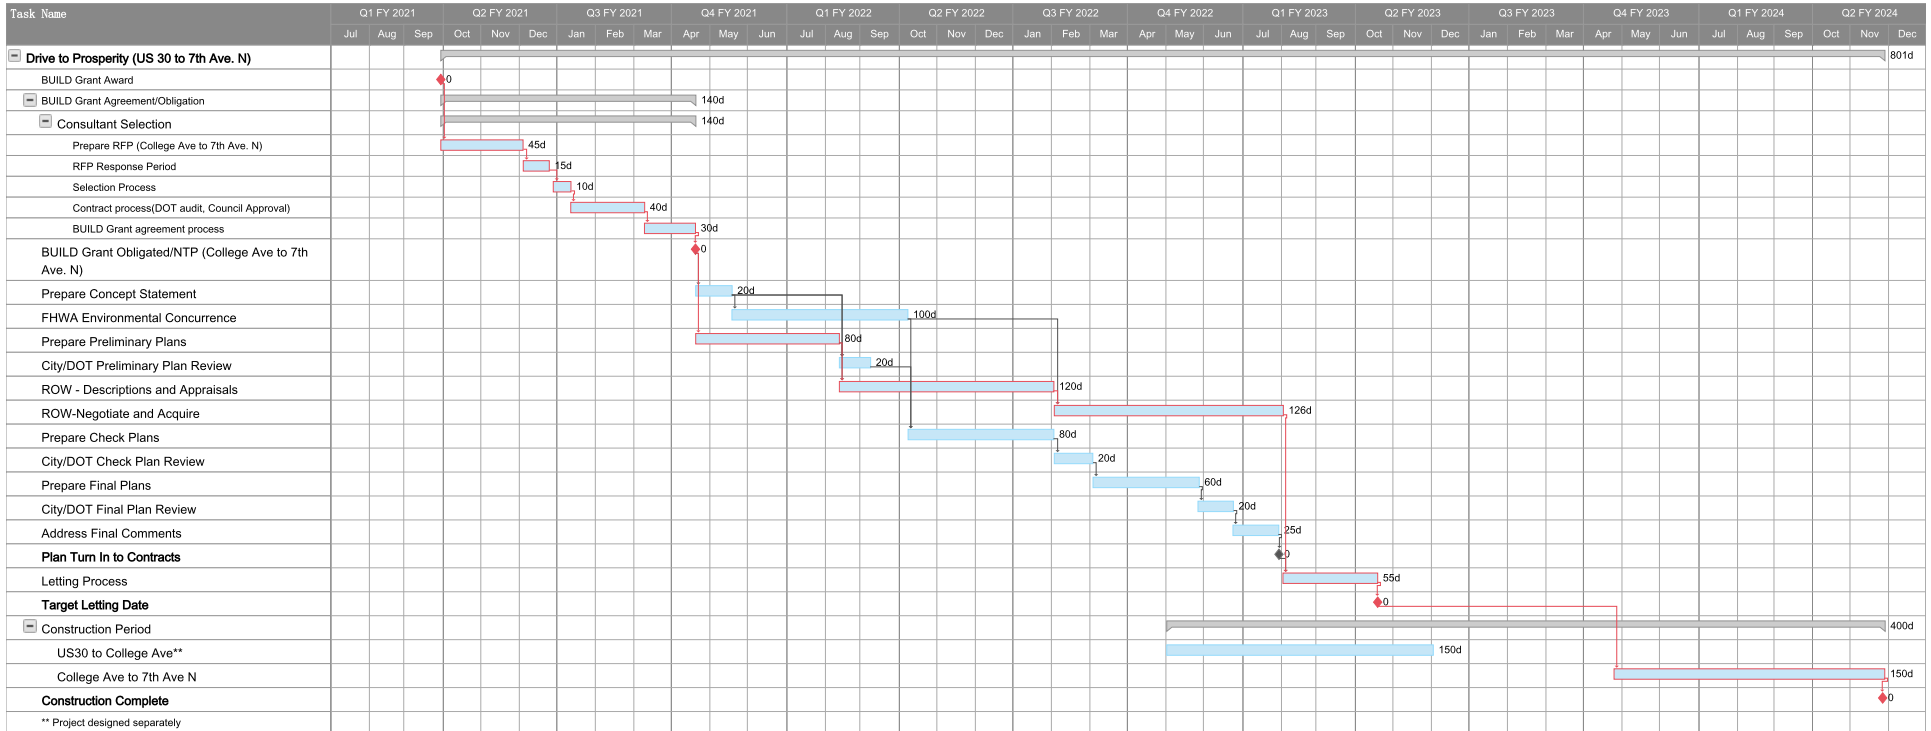

# Drive to Prosperity Proposed Schedule

\*\* Project designed separately